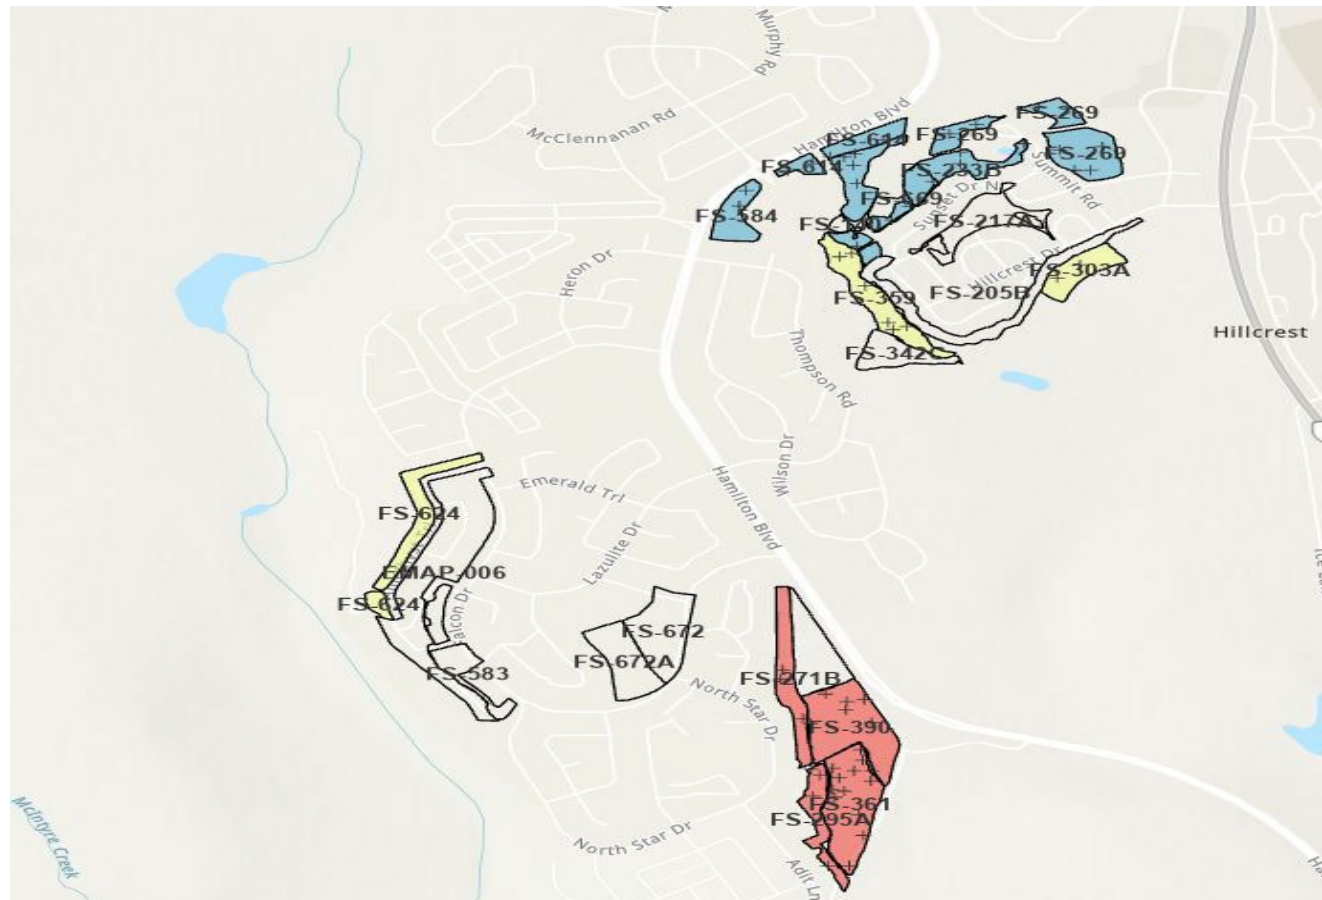

Treatment Units are Assets!

Whitehorse South Fire Risk Reduction project

Treatment Units are Assets!

FireSmart_Thinning_Performance_Map_MIL1

FireSmart Plots

SAMPLED

+ post

FireSmart Treatment Stands

FireSmart Treated Stands

CBD_POST

How do we know it's working?

Crown Base Height 2014

Crown Base Height 2020

lon: -134.91022 | lat: 60.57666 | zoom: 13

500 m

lon: -135.01699 | lat: 60.60607 | zoom: 13