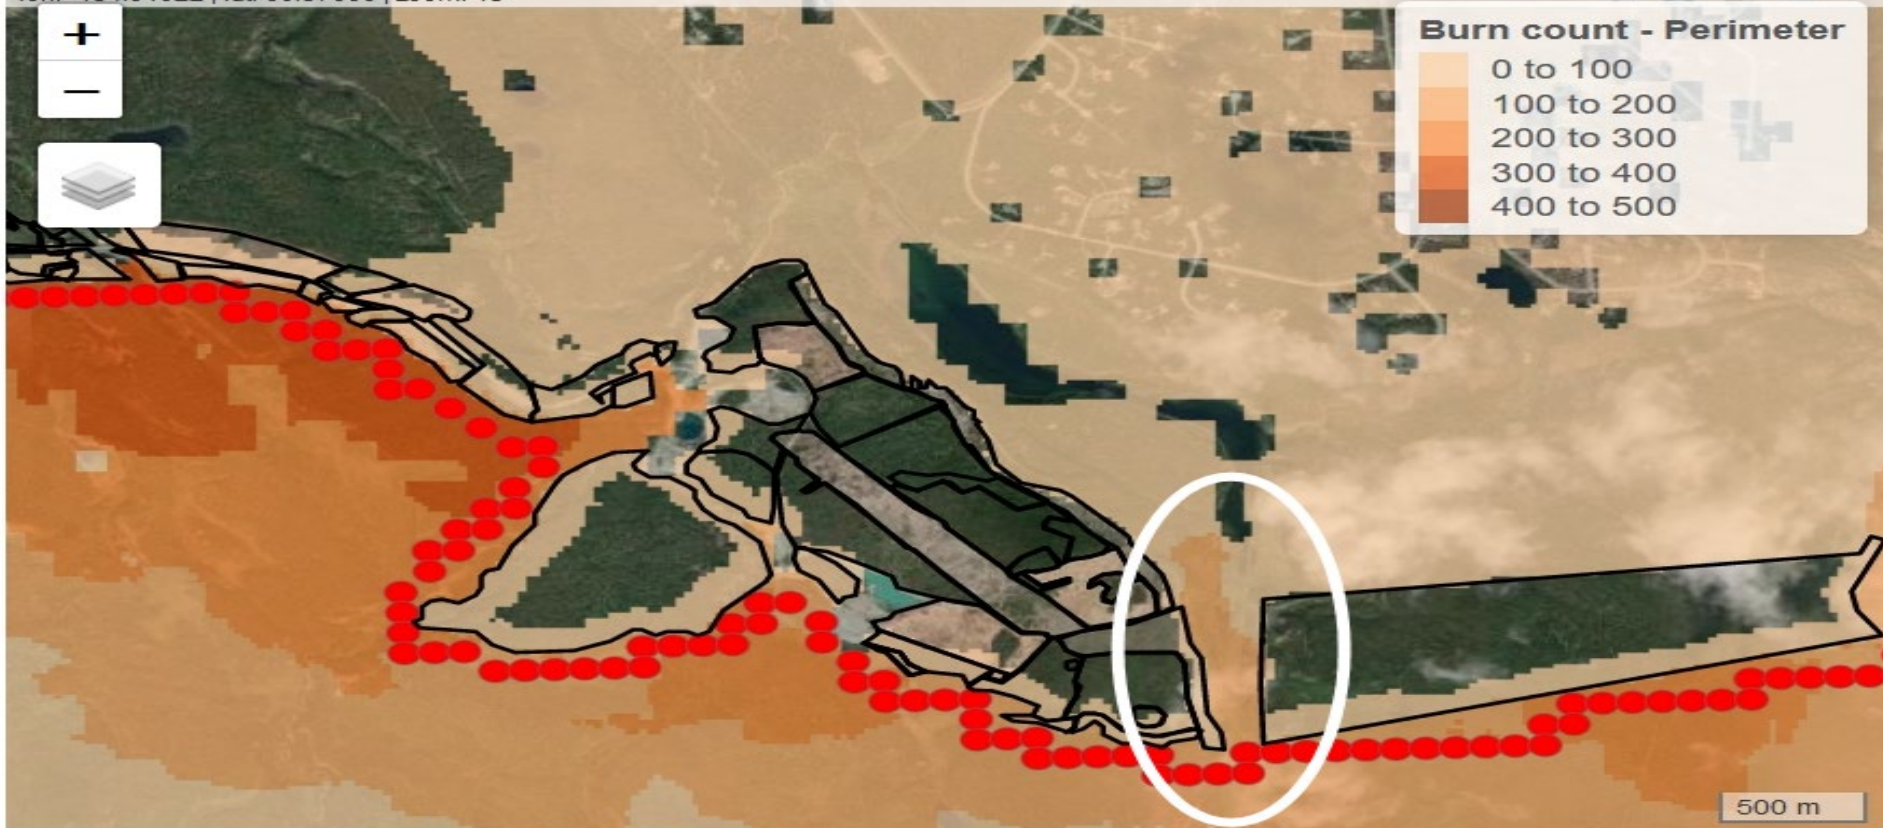

FireSmart Treated Stands

CBD_POST

How do we know it's working?

Crown Base Height 2014

Crown Base Height 2020

lon: -134.91022 | lat: 60.57666 | zoom: 13

500 m

lon: -135.01699 | lat: 60.60607 | zoom: 13