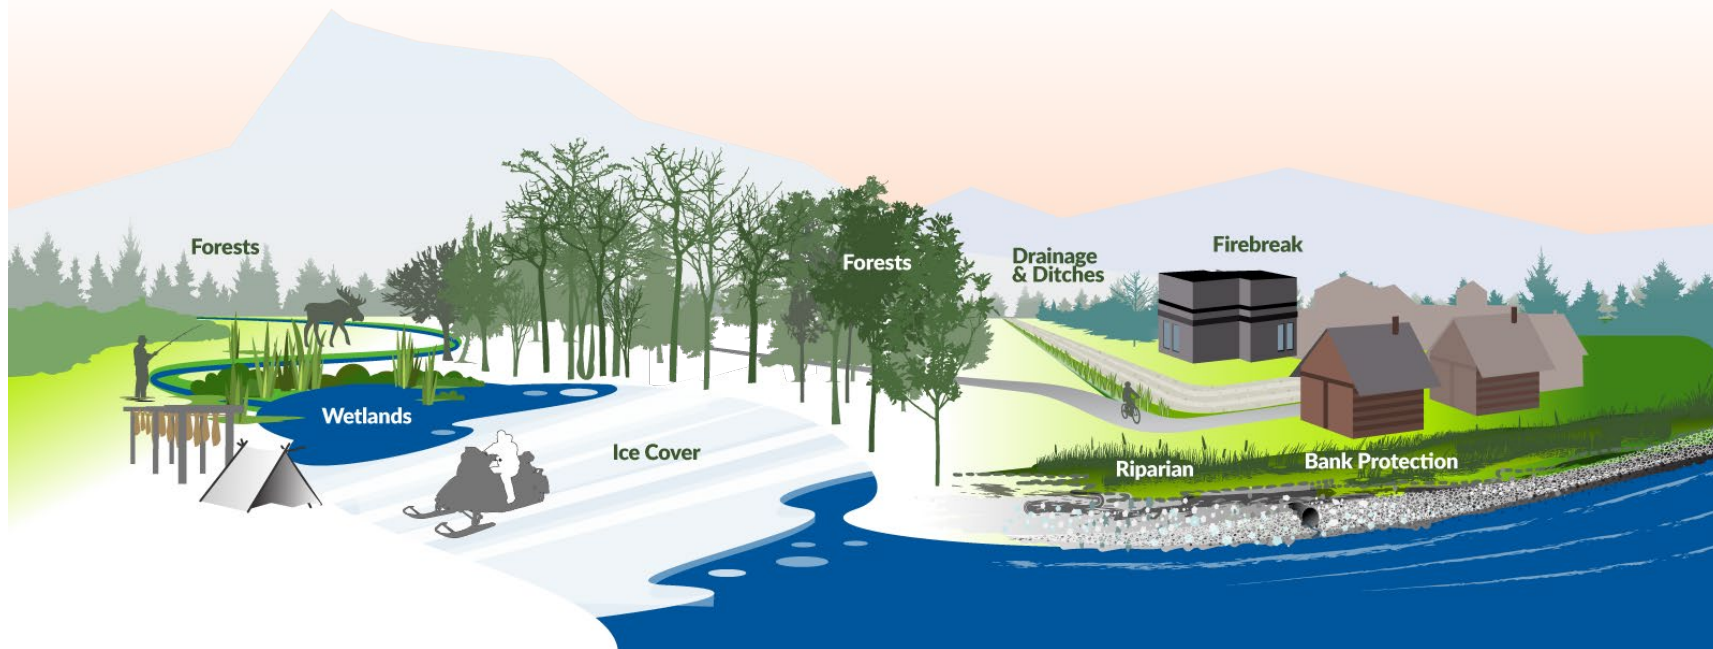

Yukon Natural Asset Framework