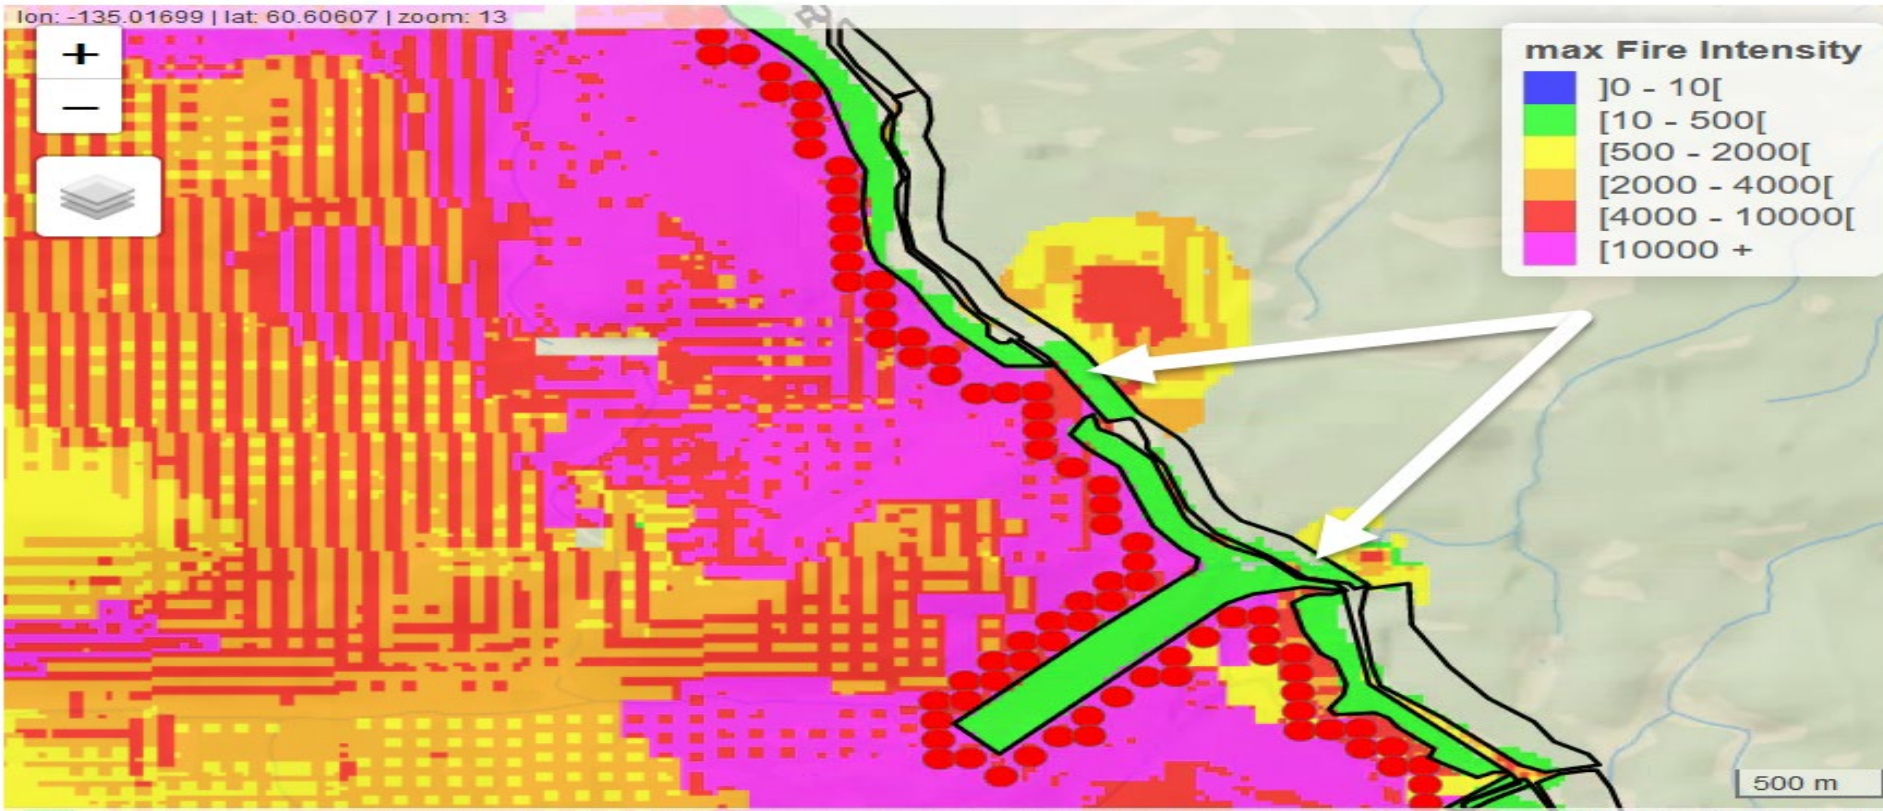

FireSmart Treated Stands

CBD_POST

How do we know it's working?

Crown Base Height 2014

Crown Base Height 2020

lon: -134.91022 | lat: 60.57666 | zoom: 13

500 m

lon: -135.01699 | lat: 60.60607 | zoom: 13