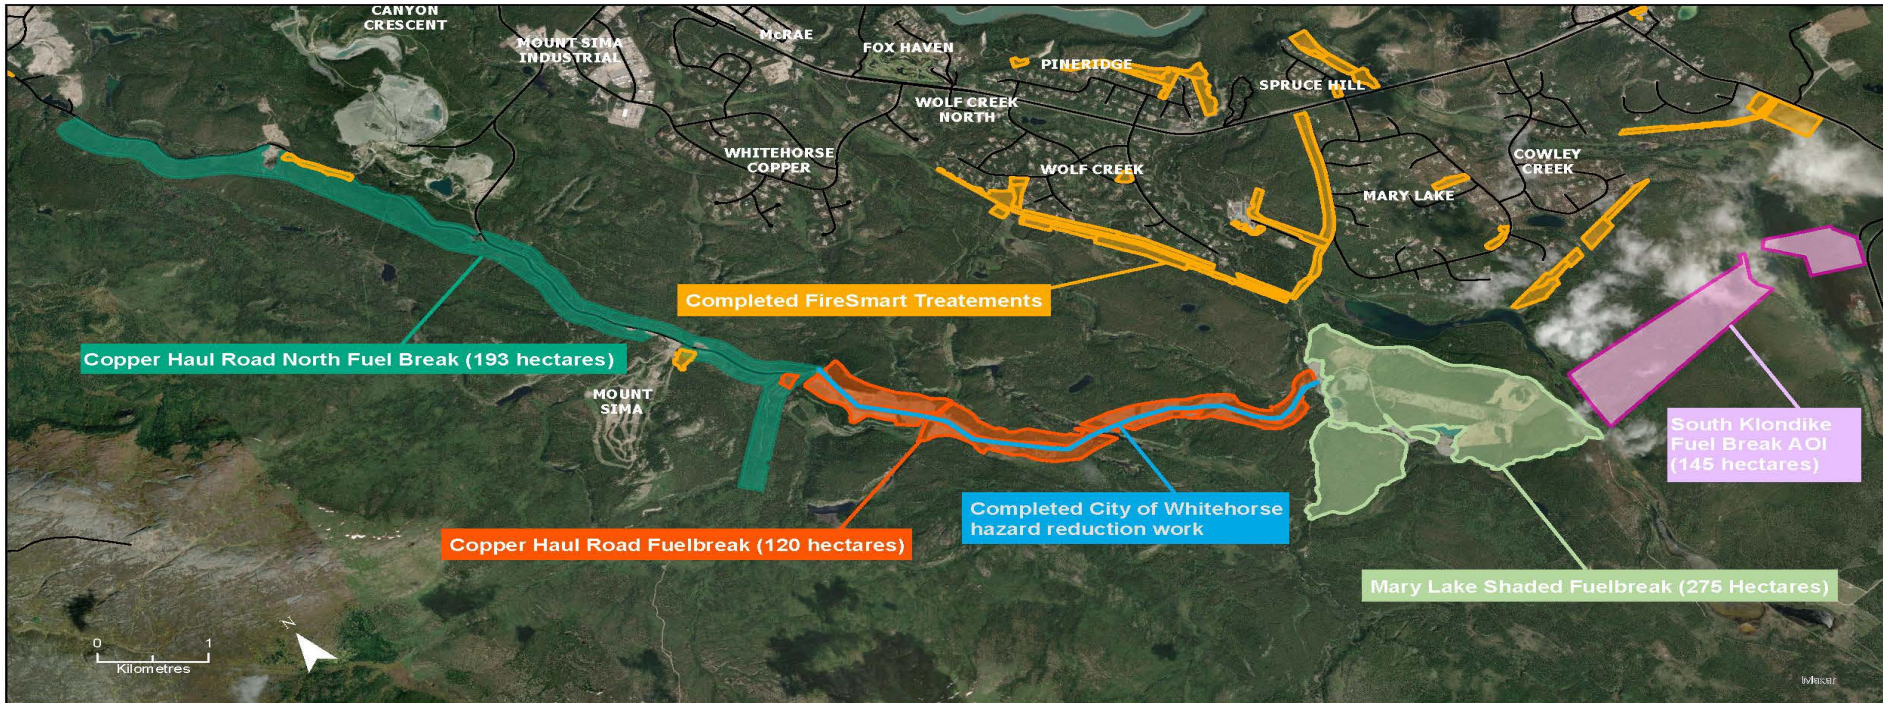

Whitehorse South Fire Risk Reduction project